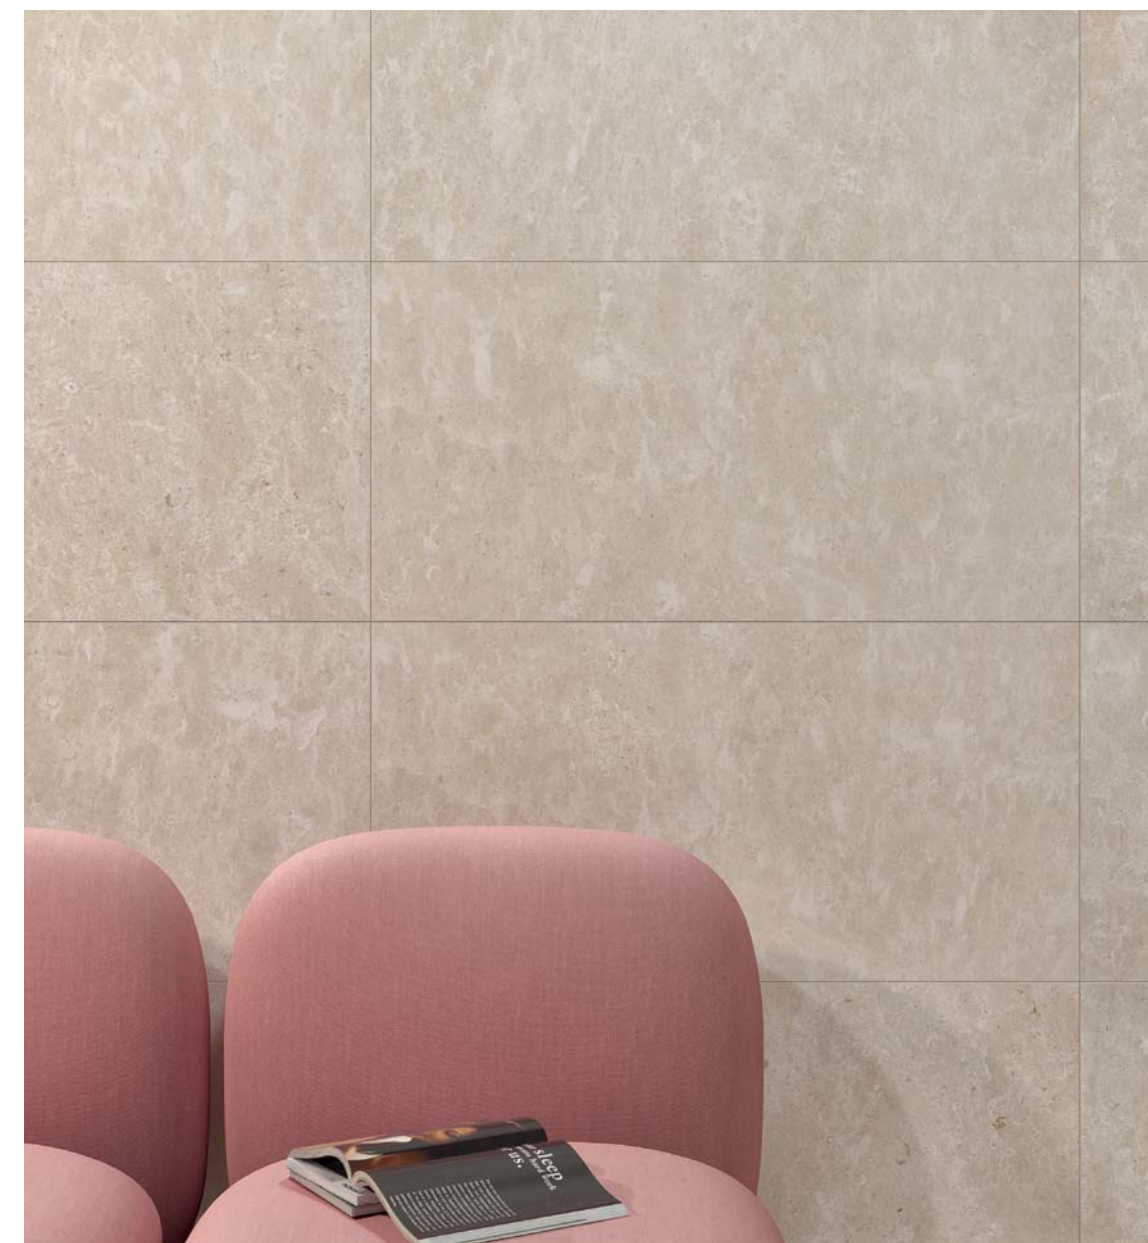

VENEZIA IVORY

omnia

VENEZIA IVORY
120x120 (48"x48") - 60x120 (24"x48")

ELEMENTS DESIGN SAGE
60x120 (24"x48")