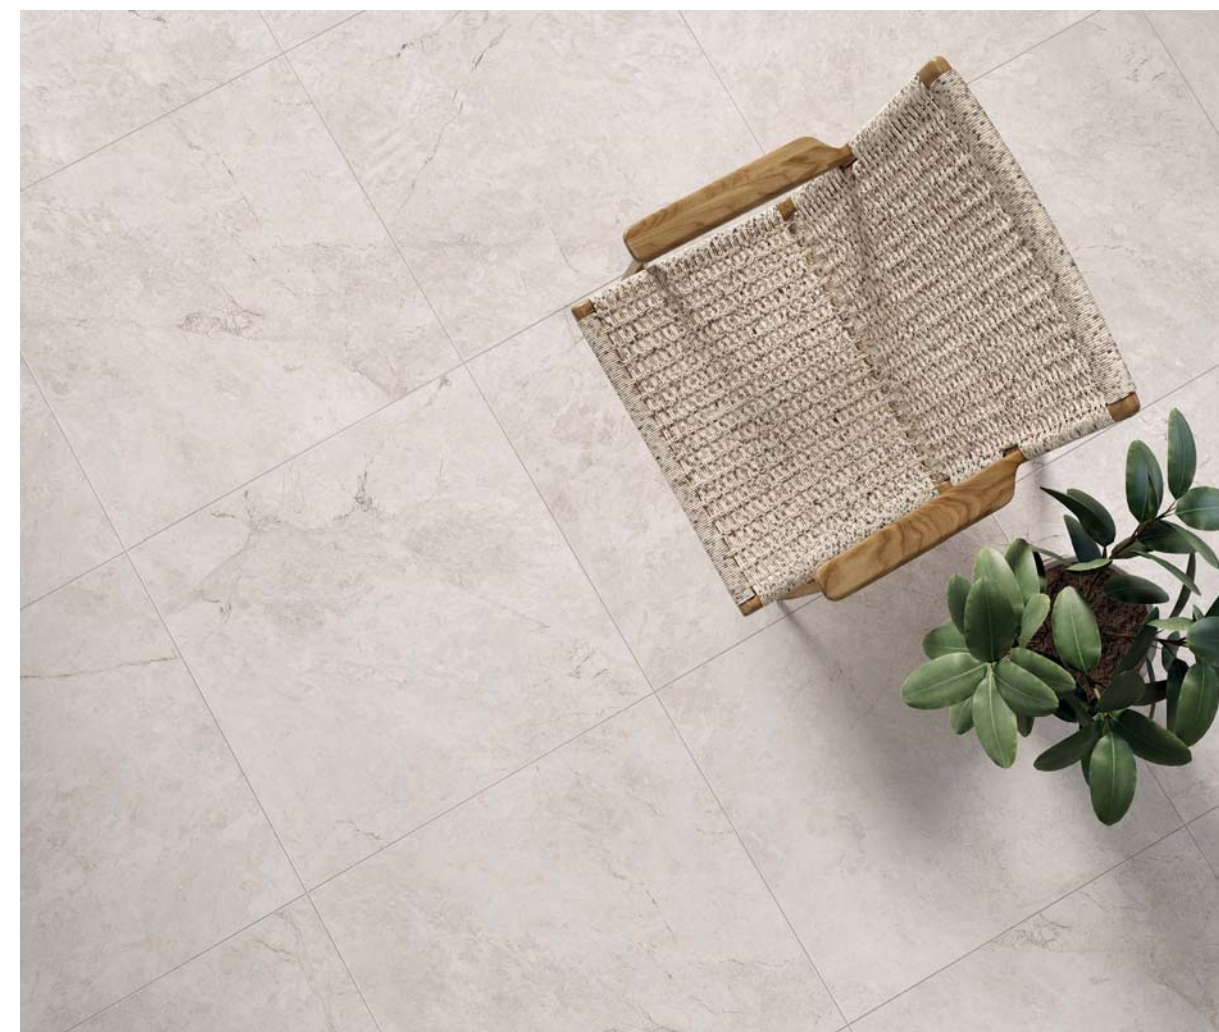

PIRENEI SILVER

PIRENEI SILVER
120x120 (48"x48")

omnia

PIRENEI SILVER
120x120 (48"x48")

EMPERADOR WHITE

EMPERADOR WHITE
80x80 (32"x32") - 40x80 (14"x32")

CEPPO GREY

CEPPO GREY 120x120 (48"x48") -
ELEMENTS DESIGN BEIGE 120x278 (48"x110")