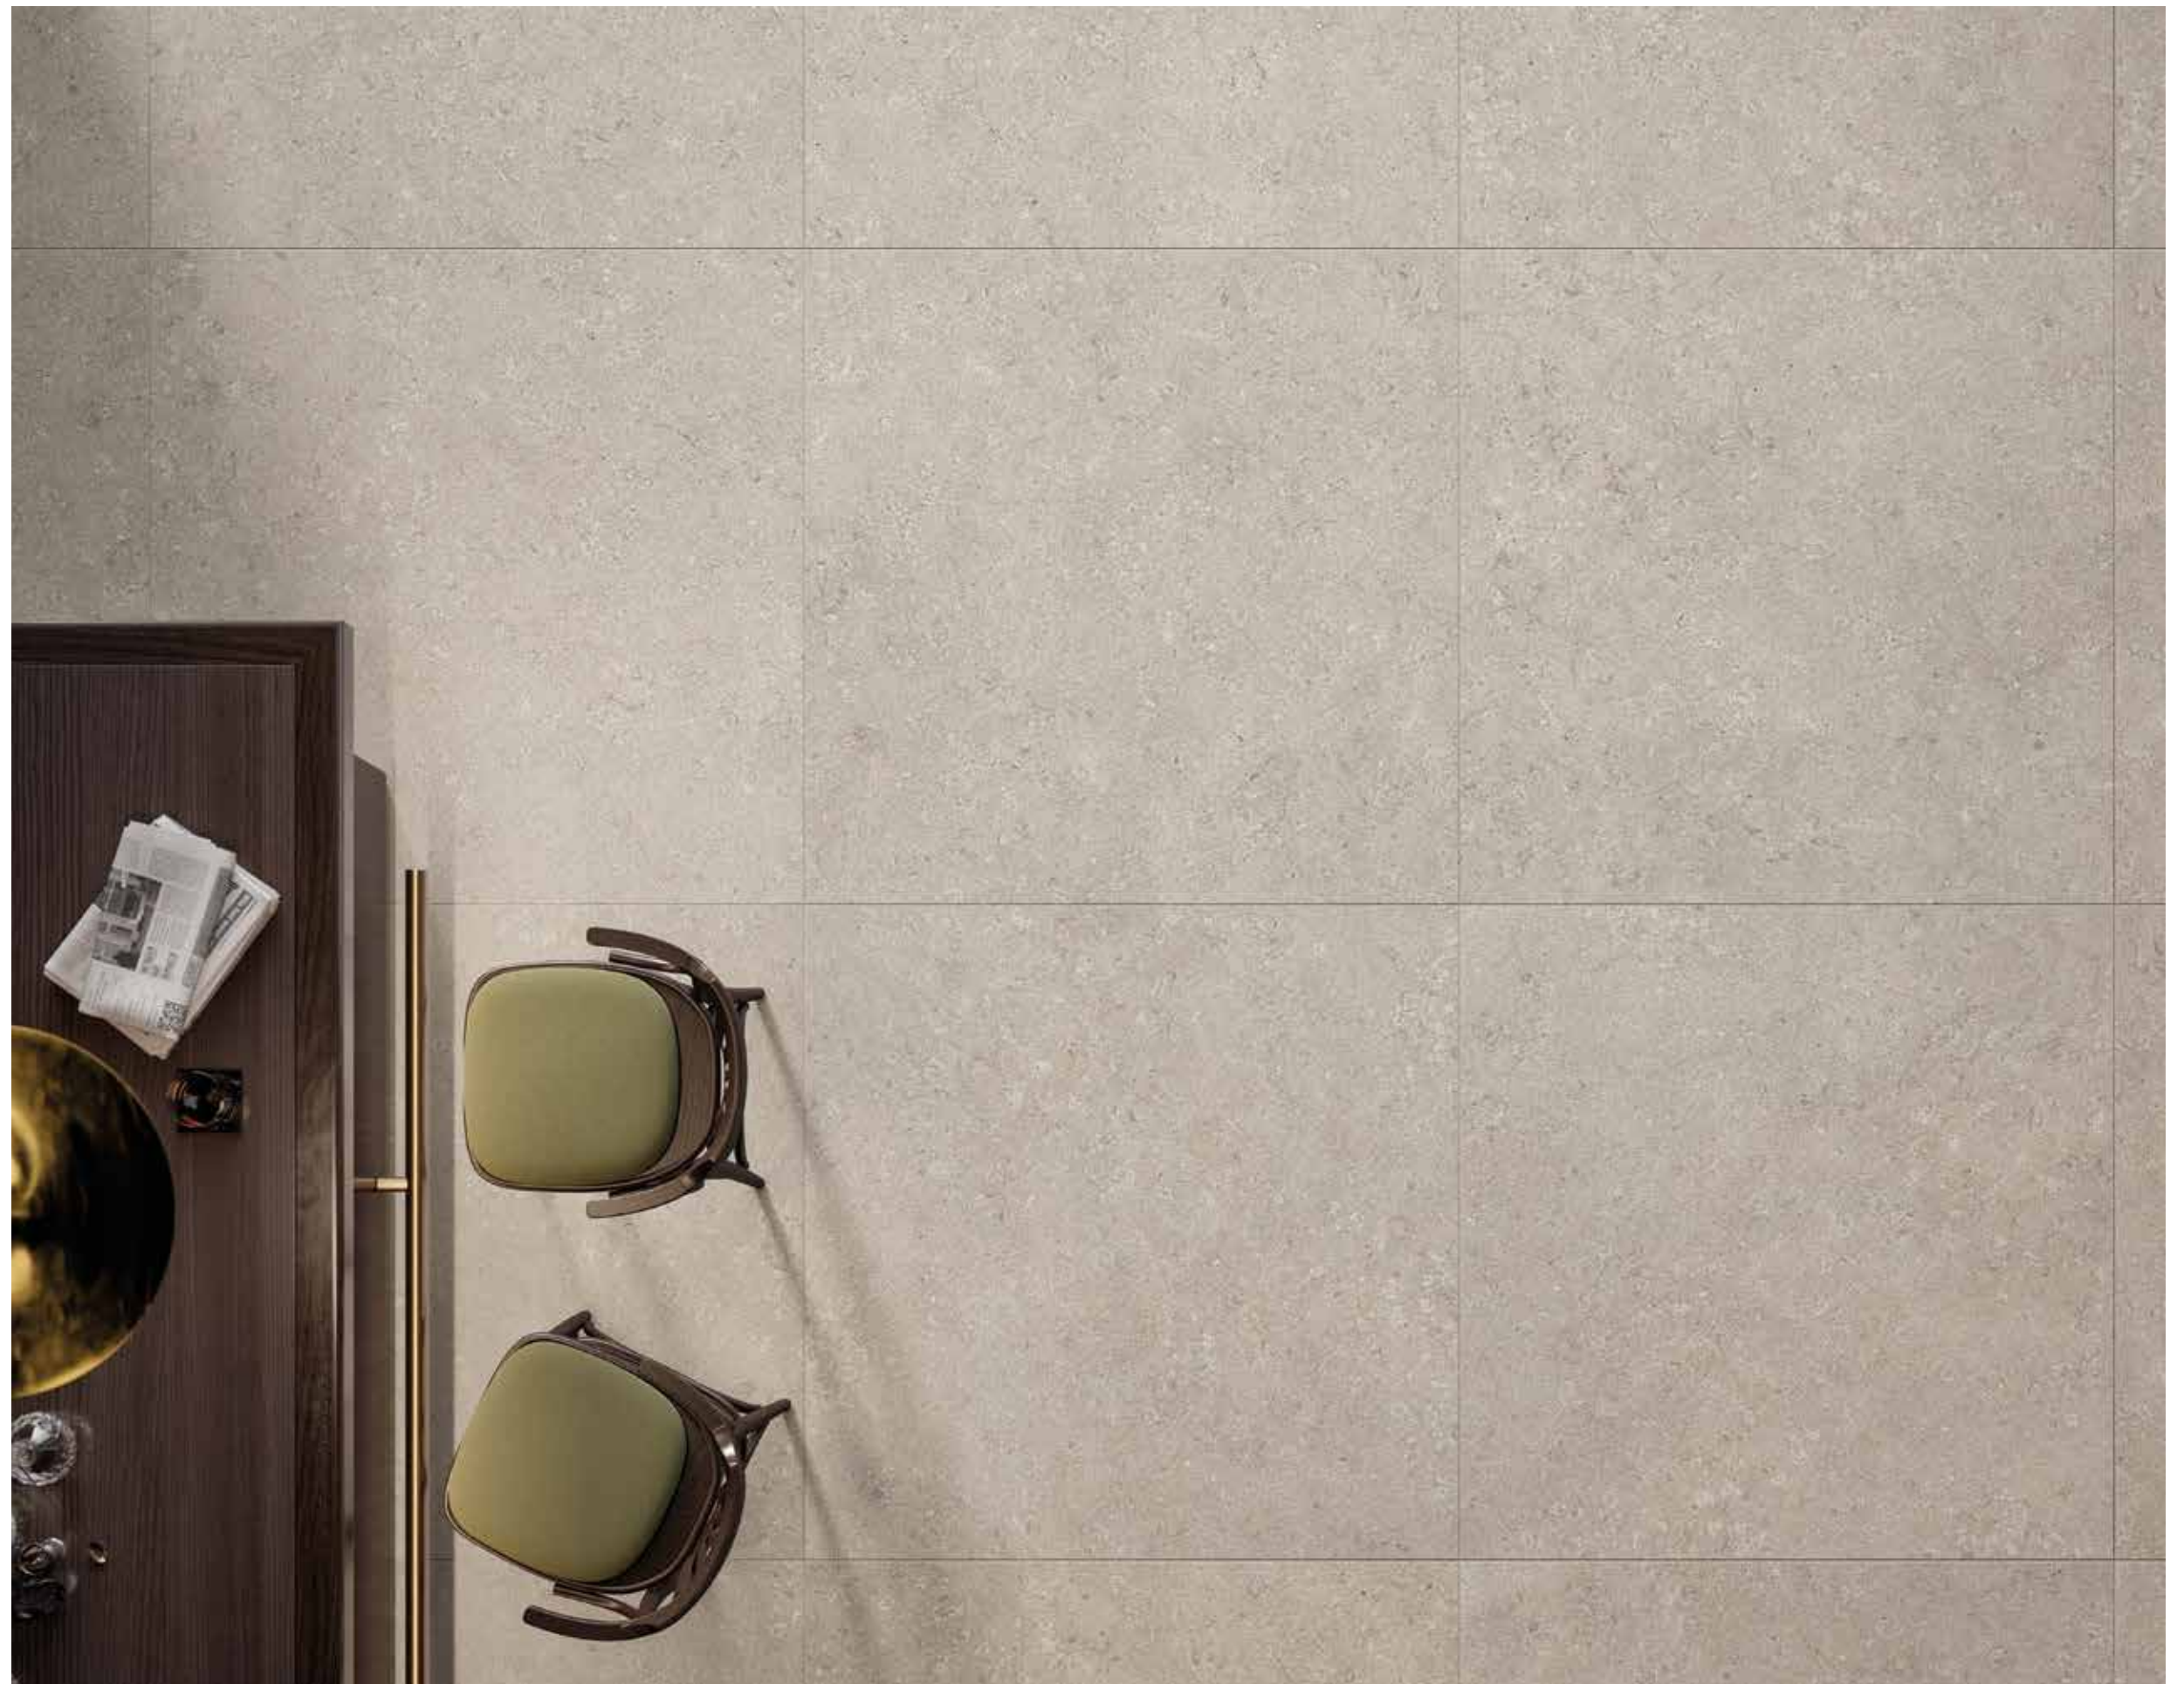

GREY 120x120 (48"x48")

heritage grey