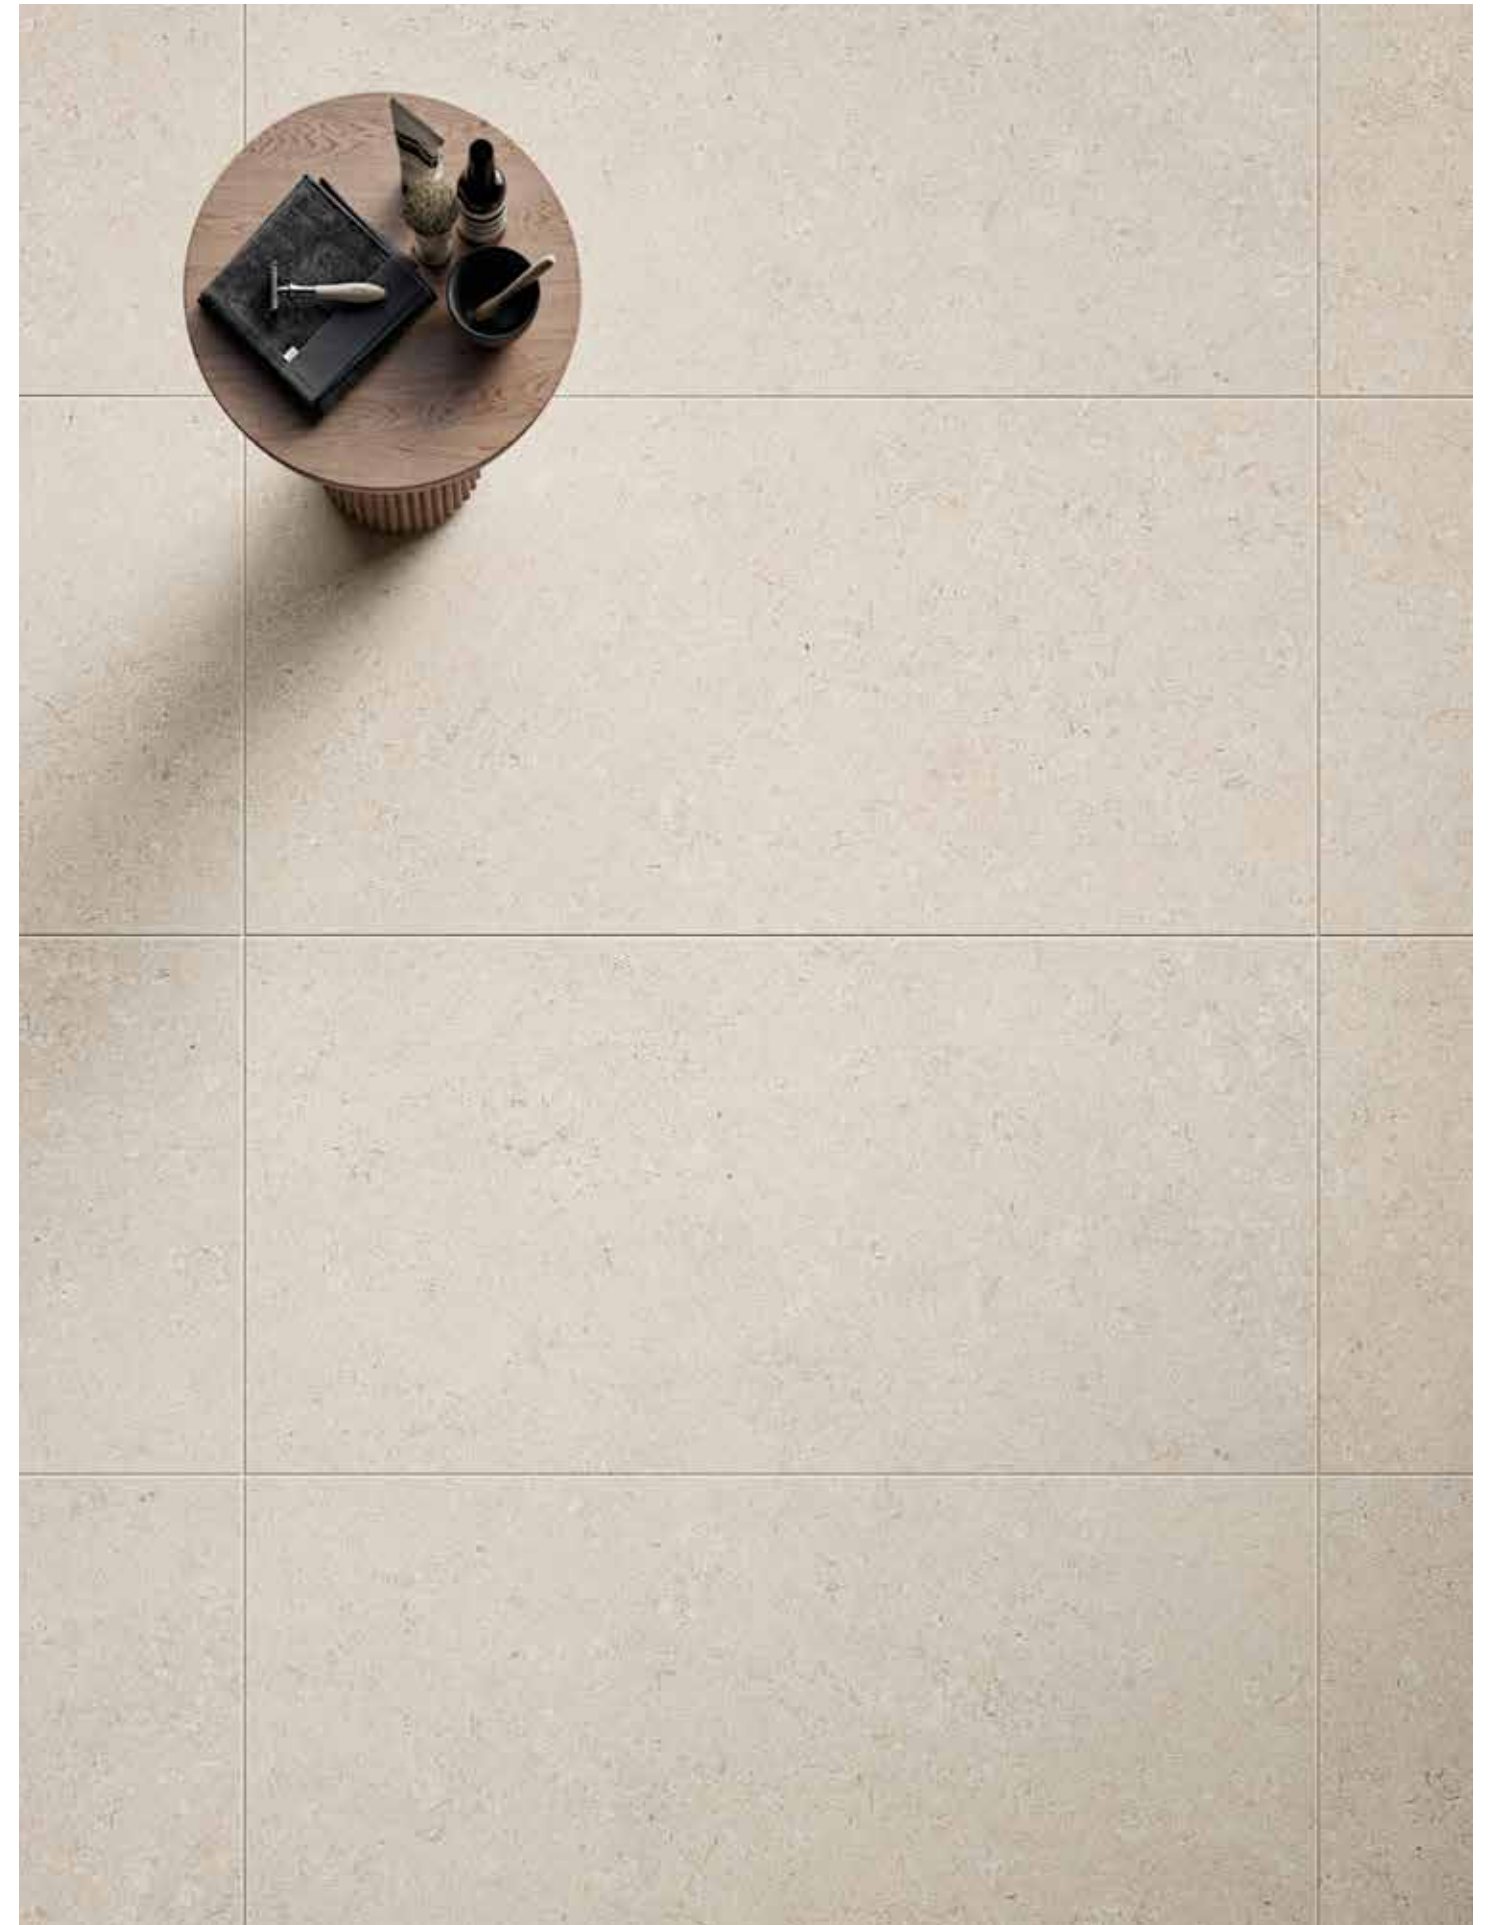

heritage pearl