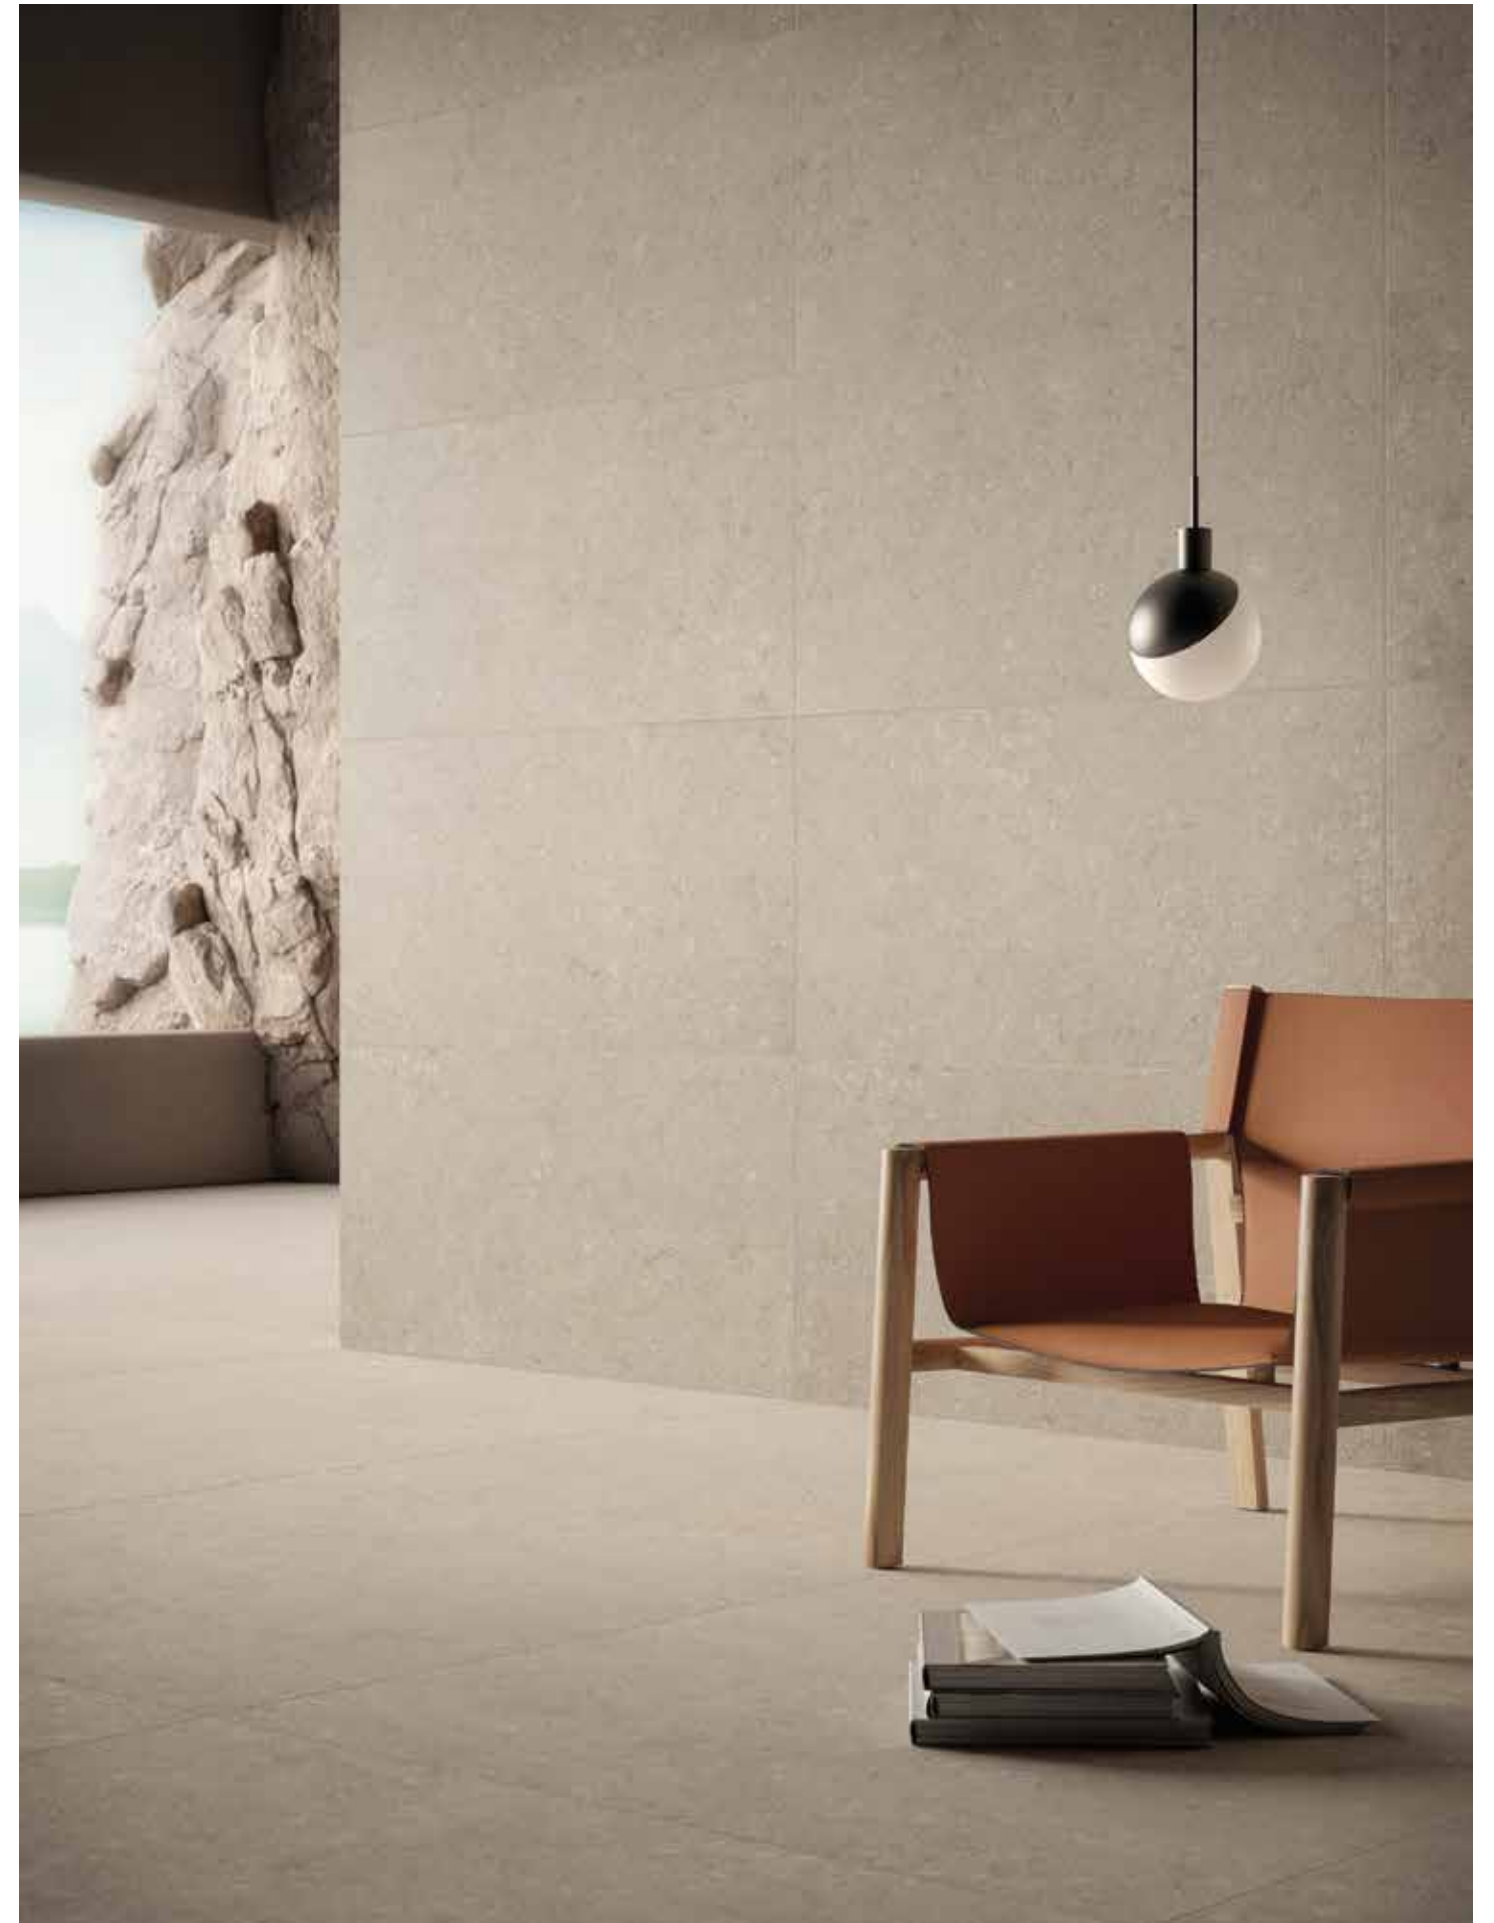

IVORY 60x120 (24"x48")
IVORY 120x120 (48"x48")

---

ivory

Il carattere delicato di Ivory si presta a rivestire pavimenti e pareti di dimore dall'eleganza discreta. È un color sabbia caldo e luminoso, impreziosito da inclusioni avorio che donano maggiore profondità alla nuance di base. / Ivory's delicate character lends itself to covering the floors and walls of homes with understated elegance. It is a warm and luminous sand color, embellished with ivory inclusions that give greater depth to the base color.

heritage ivory